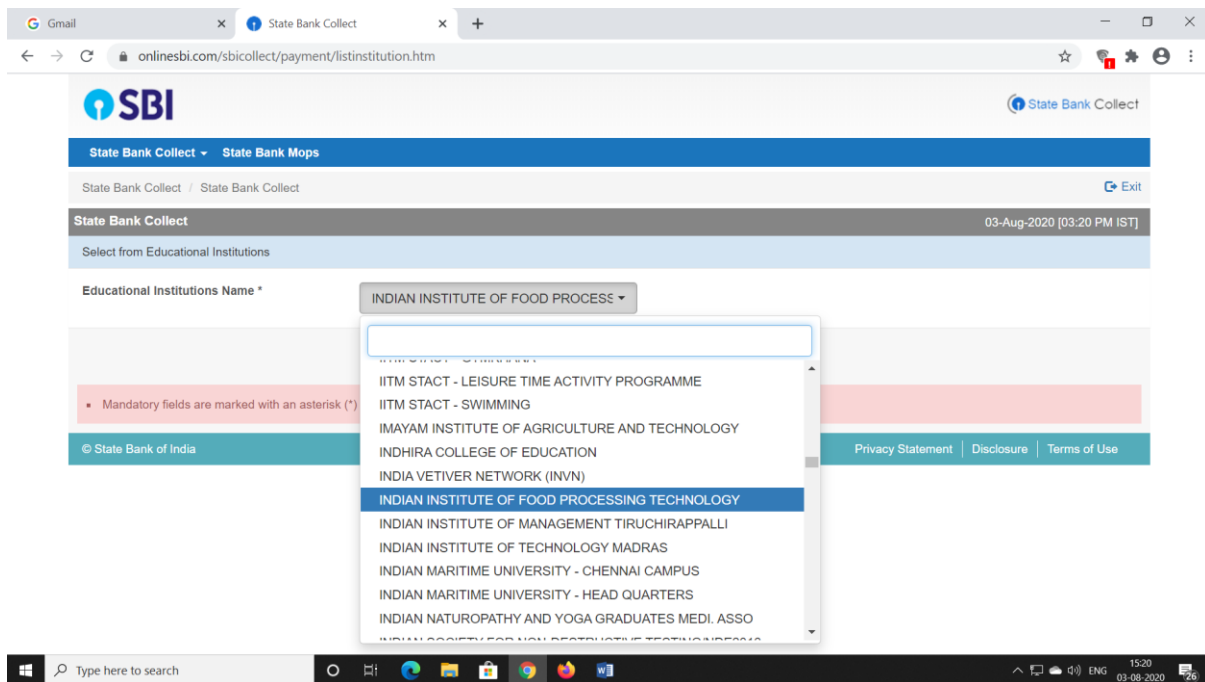

## Instructions for the payment through sbi collect portal

Step 1: Search for sbi collect and go to the state bank collect – sbi

Step 2: on sbi collect portal as shown below, check the box and press proceed

Step 3: Select the state and type of corporate/institution and press Go as given below:

Step 4: Select Educational Institution Name → Indian Institute of Food Processing Technology in the scroll as given below: