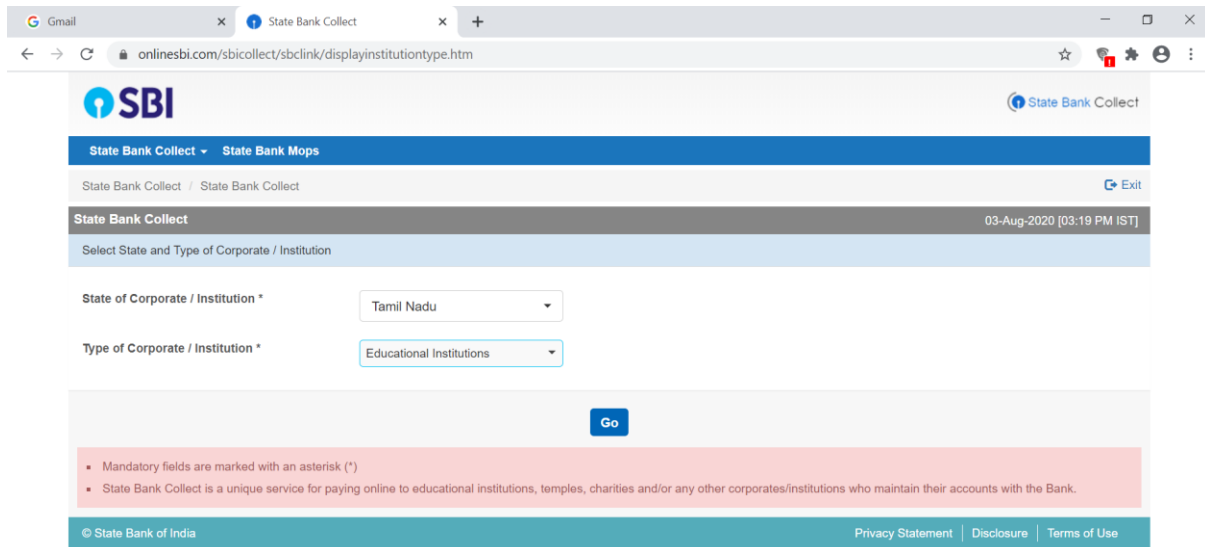

## Instructions for the payment through sbi collect portal

Step 1: Search for sbi collect and go to the state bank collect – sbi

Step 2: on sbi collect portal as shown below, check the box and press proceed

Step 3: Select the state and type of corporate/institution and press Go as given below:

Step 4: Select Educational Institution Name → Indian Institute of Food Processing Technology in the scroll as given below: